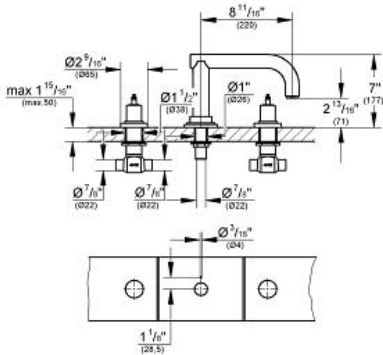

ATRIO
 Roman Bathtub Faucet
 MODEL # 25048000

Pure Freude
 an Wasser

Product Description:
 ATRIO
 Roman Bathtub Faucet

- Standard Specification:**
- GROHE StarLight chrome finish
 - GROHE SilkMove ceramic cartridge
 - 2 x 3/4" valves
 - Bath inlet with flow control
 - Handles sold separately
 - Max Flow Rate 12.6 gpm at 45 psi

- Applicable Codes & Standards:**
- Energy Policy Act of 1992
 - ASME A112.18.1/CSA B125.1

Color:
 25048000 StarLight Chrome